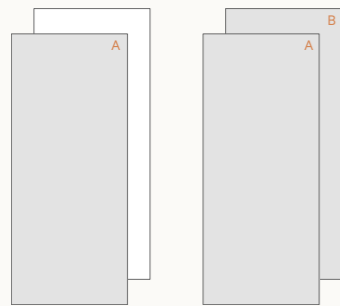

CUSTOM DIMENSIONS

Max height: 3100mm
 Max width: 1220mm

For particular projects, higher dimensions could be guarantee

THICKNESS RANGE

From 4 up to 25mm

CORE

Chipboard, Multilayer

SIDES

Single or double sided according to specific needs

EDGE BANDING

With or without edge banding
 Edges in the same essence of the top

TEXTURE

6 levels of tactile experience

HANDLING

Panels have a transparent protective foil easy to manage and remove