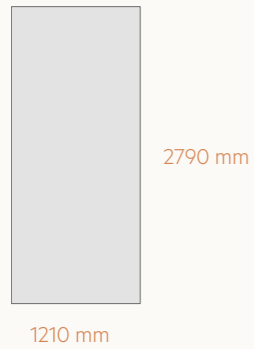

STANDARD FEATURES

DIMENSIONS